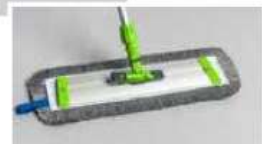

Ils réussissent mieux que vos vadrouilles traditionnelles, sont faciles à nettoyer et peuvent être utilisées sans produits chimiques.

Les tampons velcro M-Tech viennent dans une variété de tailles et sont disponibles à la fois secs et humides. Ils disposent:

- de la prochaine génération en technologie de microfibre
- moins de produits chimiques sont nécessaires pour l'utilisation de nos tampons M-Tech
- nettoie et élimine les fines particules de saleté
- nettoie mieux les planchers

DRY / SEC

Out M-Tech Dry Velcro MopPad are ideal for dusting all floor types using the latest Microfiber technology.

The yarn construction helps clean floors by picking up and by removing trapped dirt and dust particles on uneven floors such as tile and rough surfaces.

They perform better than your traditional dustmops and are easy to clean

Nos tampons secs en velcro de M-Tech, sont idéales pour dépeussier tous les types de sol en utilisant la dernière technologie de microfibre.

La fabrication des fils garde les planchers propres en ramassant et en éliminant les particules de saleté et de poussière cachées sur des sols irréguliers tels que les carreaux et les surfaces rugueuses. Idéal pour nettoyer les recoins et les escaliers.

Ils réussissent mieux que vos vadrouilles traditionnelles, sont faciles à nettoyer.

M2 Code Code M2	Description	Pack Wt LB (S) Poids (lb) (S)	Pack Wt KG Poids (kg)	Cubic Ft PI3	Pack Contenu	List Price Liste des prix
M-TECH WET VELCRO MOPPAD						
MFP-V4212	M-Tech Velcro Flat Microfiber Mop Pad - 12"/30 cm - Wet- Blue / "M-Tech" Tampon de vadrouille plate en microfibre avec velcro - 12"/40 cm - humide - bleu				10/1	$ 17.92
MFP-V4216	M-Tech Velcro Flat Microfiber Mop Pad - 16"/40 cm - Wet- Blue/ " " Tampon de vadrouille plate en microfibre avec velcro - 16"/40 cm - humide - bleu				10/1	$ 19.14
MFP-V4218	M-Tech Velcro Flat Microfiber Mop Pad - 18"/45 cm - Wet- Blue / "M-Tech" Tampon de vadrouille plate en microfibre avec velcro - 18"/45 cm - humide - bleu				10/1	$ 20.33
MFP-V4224	M-Tech Velcro Flat Microfiber Mop Pad - 24"/60 cm - Wet - Blue / "M-Tech" Tampon de vadrouille plate en microfibre avec velcro 24"/60 cm - humide - bleu				10/1	$ 25.69
MFP-V4236	M-Tech Velcro Flat Microfiber Mop Pad - 36"/92 cm - Wet- Blue / "M-Tech" Tampon de vadrouille plate en microfibre avec velcro 36"/92 cm - humide - bleu				10/1	$ 39.70
M-TECH DRY VELCRO MOPPAD						
MFP-V5212	M-Tech Velcro Flat Microfiber Mop Pad - 12"/30 cm - Dry - Grey / "M-Tech" Tampon de vadrouille plate en microfibre avec velcro - 12"/30 cm - sec - gris				10/1	$ 17.92
MFP-V5216	M-Tech Velcro Flat Microfiber Mop Pad - 16"/40 cm - Dry - Grey / "M-Tech" Tampon de vadrouille plate en microfibre avec velcro - 16"/40 cm - sec - gris				10/1	$ 19.14
MFP-V5218	M-Tech Velcro Flat Microfiber Mop Pad - 18"/45 cm - Dry - Grey / "M-Tech" Tampon de vadrouille plate en microfibre avec velcro - 18"/45 cm - sec - gris				10/1	$ 20.33
MFP-V5224	M-Tech Velcro Flat Microfiber Mop Pad - 24"/60 cm - Dry - Grey / "M-Tech" Tampon de vadrouille plate en microfibre avec velcro 24"/60 cm - sec - gris				10/1	$ 25.69
MFP-V5236	M-Tech Velcro Flat Microfiber Mop Pad - 36"/92 cm - Dry - Grey / "M-Tech" Tampon de vadrouille plate en microfibre avec velcro 36"/92 cm - sec - gris				10/1	$ 39.70